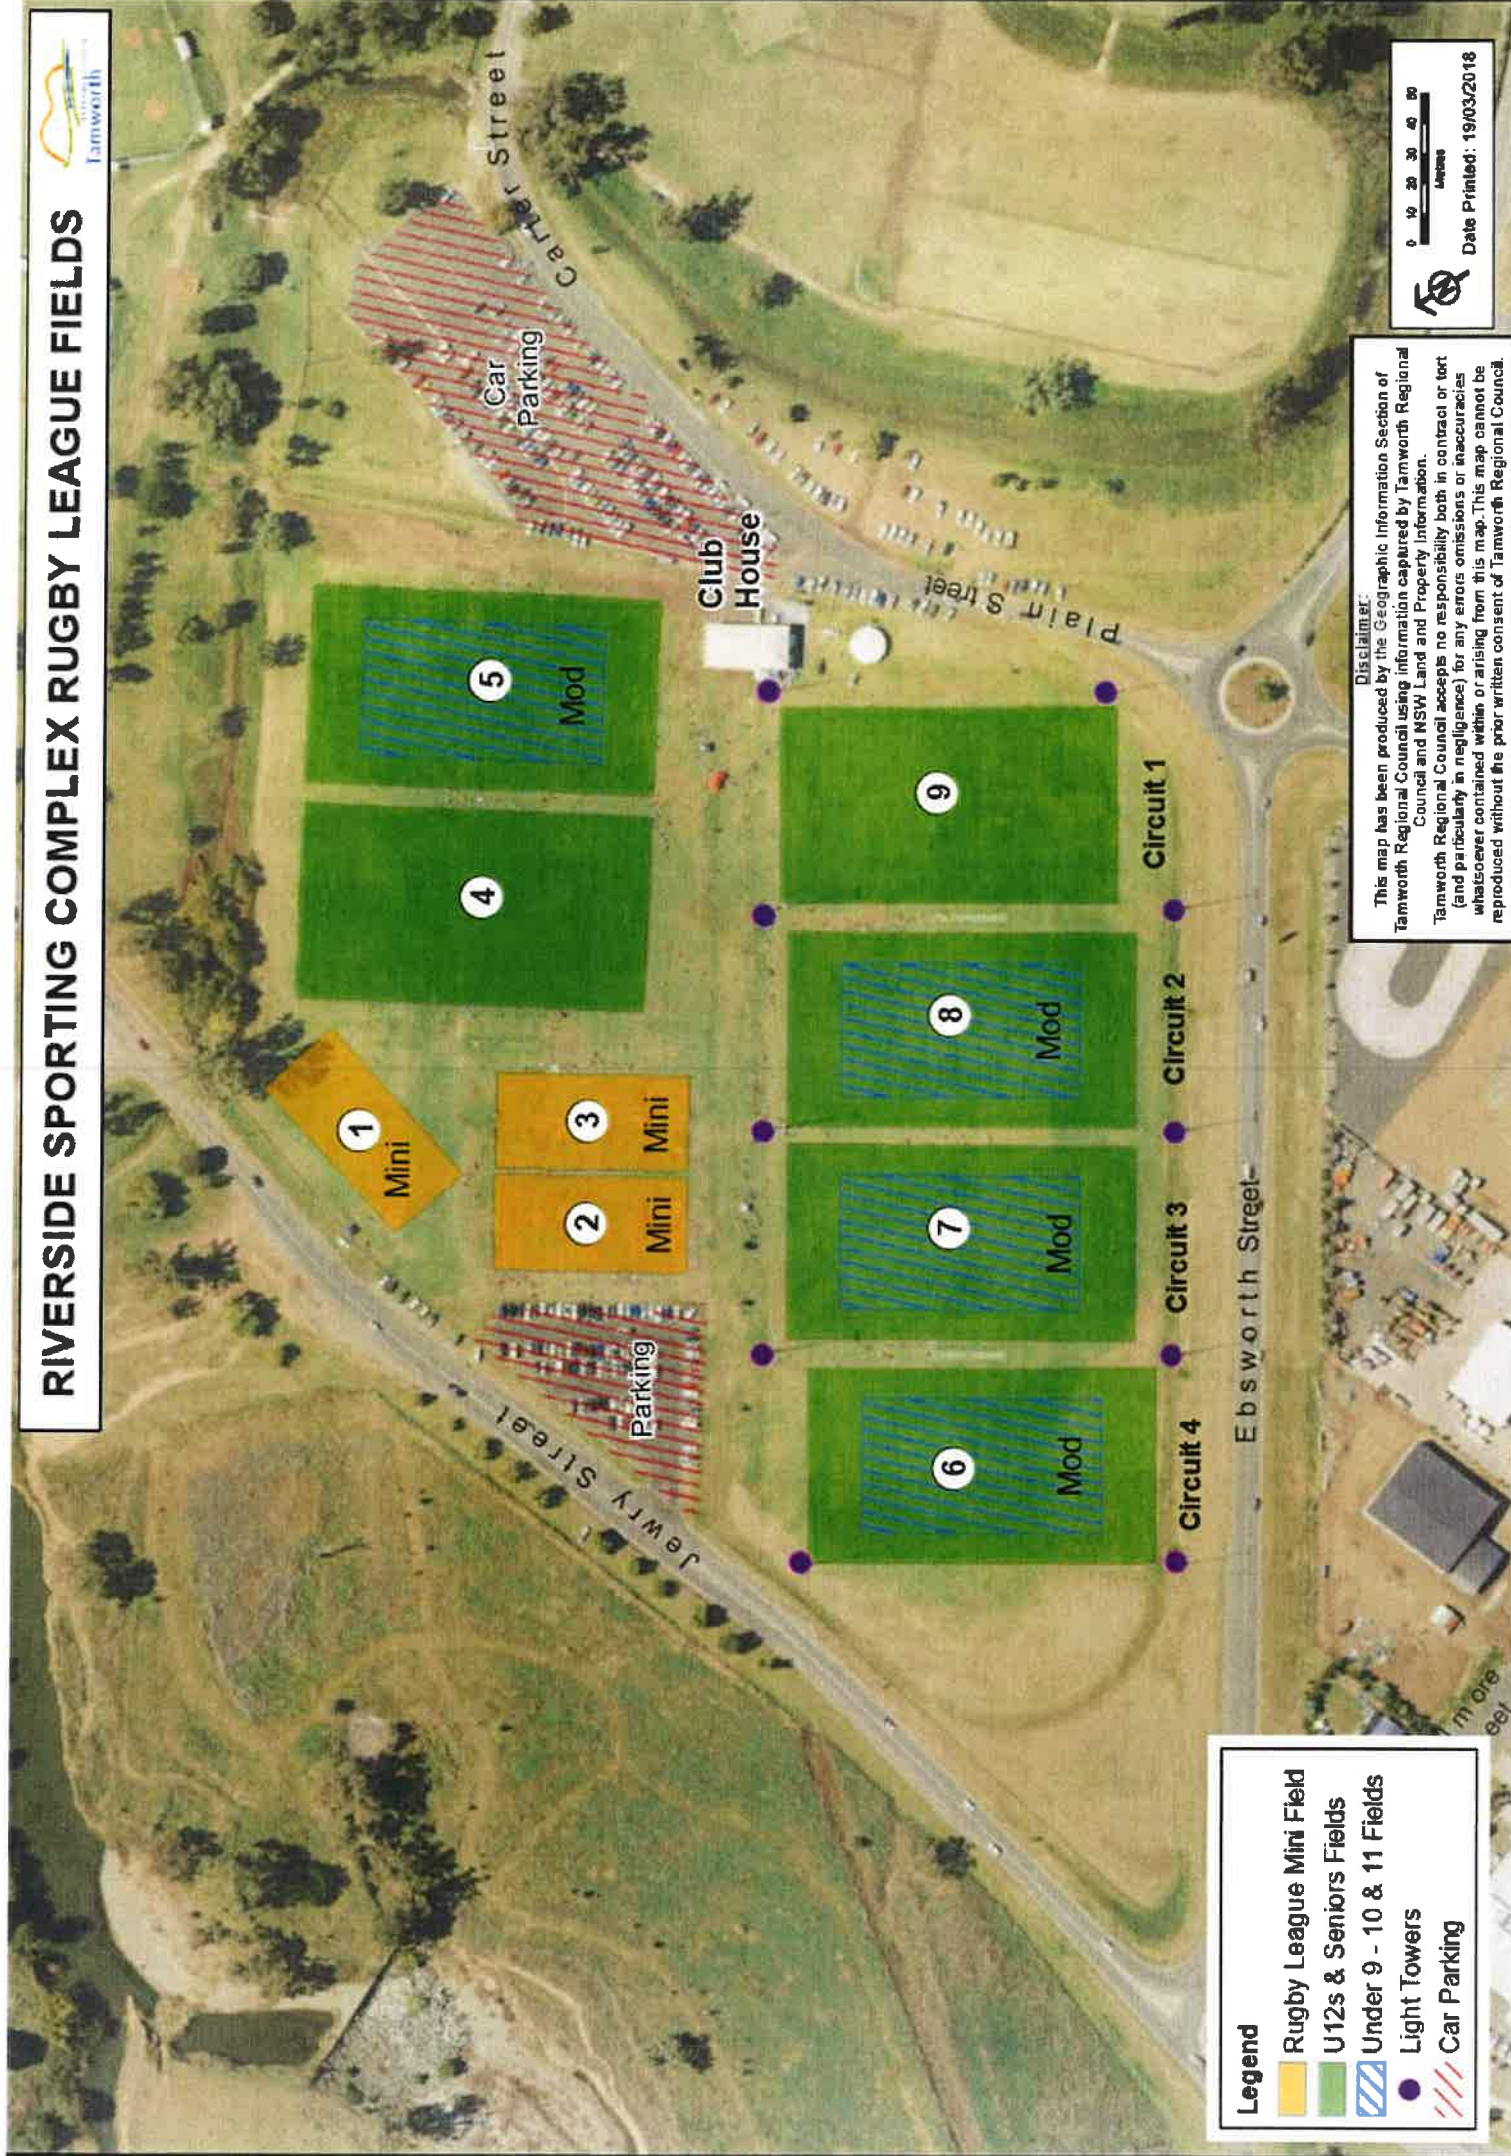

RIVERSIDE SPORTING COMPLEX RUGBY LEAGUE FIELDS

- Legend**
- Rugby League Mini Field
 - U12s & Seniors Fields
 - Under 9 - 10 & 11 Fields
 - Light Towers
 - Car Parking

Disclaimer:
 This map has been produced by the Geographic Information Section of Tamworth Regional Council using information captured by Tamworth Regional Council and MSW Land and Property Information. Tamworth Regional Council accepts no responsibility both in contract or tort (and particularly in negligence) for any errors, omissions or inaccuracies whatsoever contained within or arising from this map. This map cannot be reproduced without the prior written consent of Tamworth Regional Council.